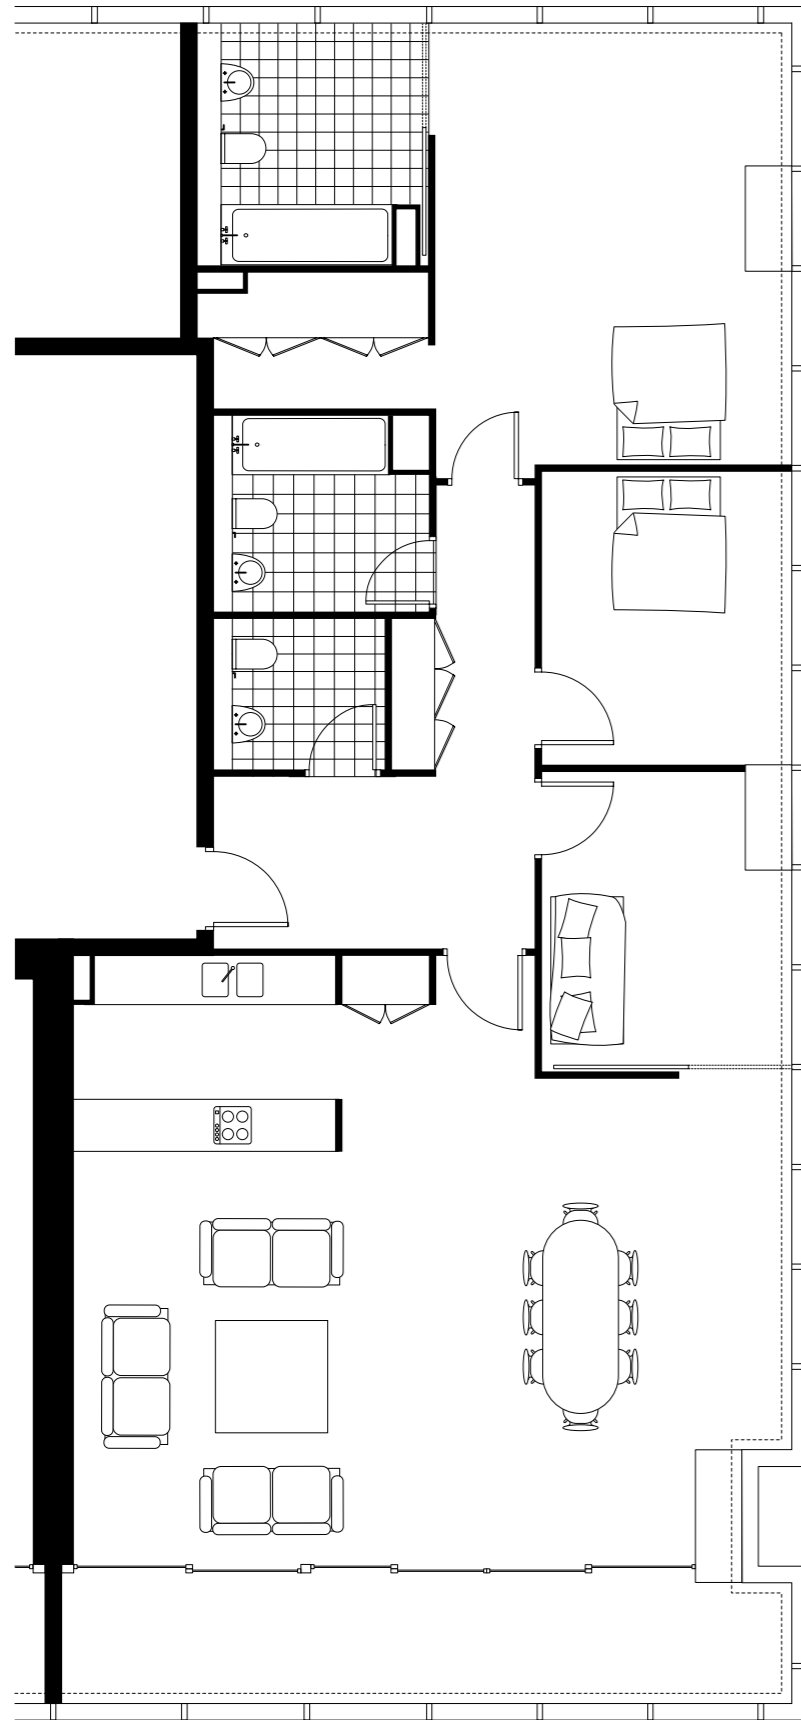

Beetham Tower 3 Bedroom Penthouse

3 Bed Penthouse

3 Bedroom, 3 Bathroom penthouse apartment, with views North and East over Manchester city centre and South with internal terrace.

Levels 42 - 46

Key to Floorplates

Levels 42 - 46
Penthouses 4202 - 4602

Apartment Schedule

Living & Kitchen	8.5m x 7.2m	27' 11" x 23' 07"
Main Bedroom	4.2m x 5.3m	13' 09" x 17' 05"
Dressing	2.3m x 1.5m	07' 07" x 04' 11"
En-Suite	2.2m x 2.8m	07' 03" x 09' 02"
Bedroom 2	2.9m x 3.5m	09' 06" x 11' 06"
Bathroom 2	2.0m x 2.5m	06' 07" x 08' 02"
Bedroom 3	2.9m x 3.6m	09' 06" x 11' 10"
WC	1.4m x 1.9m	04' 07" x 06' 03"
Terrace	8.7m x 1.5m	28' 07" x 04' 11"

Beetham Tower 3 Bedroom Penthouse

3 Bed Penthouse

3 Bedroom, 3 Bathroom penthouse apartment, with views West, North over Manchester city centre and South with internal terrace.

Levels 42 - 46

Key to Floorplates

Levels 42 - 46
Penthouses 4205 - 4605

Apartment Schedule

Living & Kitchen	8.5m x 7.0m	27' 11" x 22' 12"
Main Bedroom	4.3m x 5.3m	14' 01" x 17' 05"
En-Suite	2.2m x 3.2m	07' 03" x 10' 06"
Bedroom 2	4.3m x 3.5m	14' 01" x 11' 06"
Bathroom 2	2.5m x 2.4m	08' 02" x 07' 10"
Bedroom 3	4.3m x 2.4m	14' 01" x 07' 10"
WC	1.9m x 1.7m	06' 03" x 05' 07"
Terrace	8.7m x 1.5m	28' 07" x 04' 11"