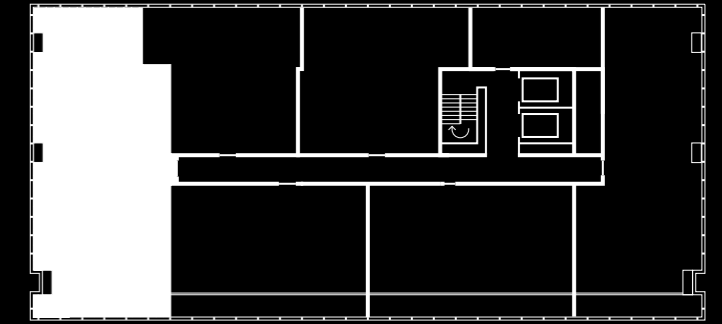

Levels 42 - 46
Penthouses 4202 - 4602

Apartment Schedule

Living & Kitchen	8.5m x 7.2m	27' 11" x 23' 07"
Main Bedroom	4.2m x 5.3m	13' 09" x 17' 05"
Dressing	2.3m x 1.5m	07' 07" x 04' 11"
En-Suite	2.2m x 2.8m	07' 03" x 09' 02"
Bedroom 2	2.9m x 3.5m	09' 06" x 11' 06"
Bathroom 2	2.0m x 2.5m	06' 07" x 08' 02"
Bedroom 3	2.9m x 3.6m	09' 06" x 11' 10"
WC	1.4m x 1.9m	04' 07" x 06' 03"
Terrace	8.7m x 1.5m	28' 07" x 04' 11"

Beetham Tower 3 Bedroom Penthouse

3 Bed Penthouse

3 Bedroom, 3 Bathroom penthouse apartment, with views West, North over Manchester city centre and South with internal terrace.

Levels 42 - 46

Key to Floorplates

Levels 42 - 46
Penthouses 4205 - 4605

Apartment Schedule

Living & Kitchen	8.5m x 7.0m	27' 11" x 22' 12"
Main Bedroom	4.3m x 5.3m	14' 01" x 17' 05"
En-Suite	2.2m x 3.2m	07' 03" x 10' 06"
Bedroom 2	4.3m x 3.5m	14' 01" x 11' 06"
Bathroom 2	2.5m x 2.4m	08' 02" x 07' 10"
Bedroom 3	4.3m x 2.4m	14' 01" x 07' 10"
WC	1.9m x 1.7m	06' 03" x 05' 07"
Terrace	8.7m x 1.5m	28' 07" x 04' 11"