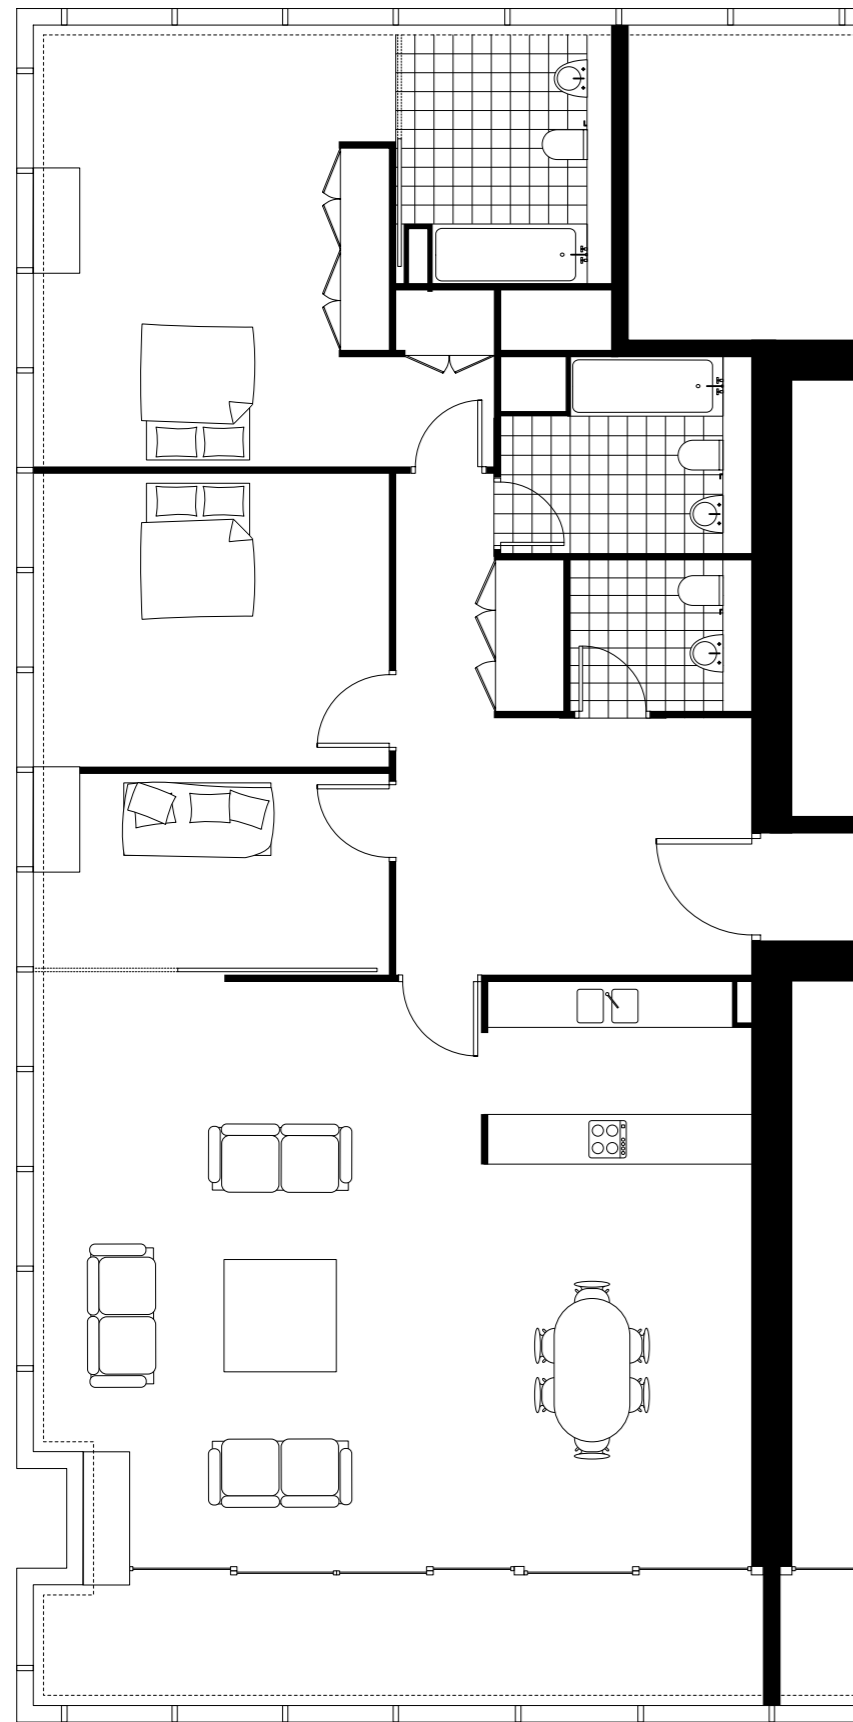

Beetham Tower 3 Bedroom Penthouse

3 Bed Penthouse

3 Bedroom, 3 Bathroom penthouse apartment, with views North and East over Manchester city centre and South with internal terrace.

Levels 42 - 46

Key to Floorplates

Levels 42 - 46
Penthouses 4202 - 4602

Apartment Schedule

Living & Kitchen	8.5m x 7.2m	27' 11" x 23' 07"
Main Bedroom	4.2m x 5.3m	13' 09" x 17' 05"
Dressing	2.3m x 1.5m	07' 07" x 04' 11"
En-Suite	2.2m x 2.8m	07' 03" x 09' 02"
Bedroom 2	2.9m x 3.5m	09' 06" x 11' 06"
Bathroom 2	2.0m x 2.5m	06' 07" x 08' 02"
Bedroom 3	2.9m x 3.6m	09' 06" x 11' 10"
WC	1.4m x 1.9m	04' 07" x 06' 03"
Terrace	8.7m x 1.5m	28' 07" x 04' 11"

Beetham Tower 3 Bedroom Penthouse

3 Bed Penthouse

3 Bedroom, 3 Bathroom penthouse apartment, with views West, North over Manchester city centre and South with internal terrace.

Levels 42 - 46

Key to Floorplates

Levels 42 - 46
Penthouses 4205 - 4605

Apartment Schedule

Living & Kitchen	8.5m x 7.0m	27' 11" x 22' 12"
Main Bedroom	4.3m x 5.3m	14' 01" x 17' 05"
En-Suite	2.2m x 3.2m	07' 03" x 10' 06"
Bedroom 2	4.3m x 3.5m	14' 01" x 11' 06"
Bathroom 2	2.5m x 2.4m	08' 02" x 07' 10"
Bedroom 3	4.3m x 2.4m	14' 01" x 07' 10"
WC	1.9m x 1.7m	06' 03" x 05' 07"
Terrace	8.7m x 1.5m	28' 07" x 04' 11"