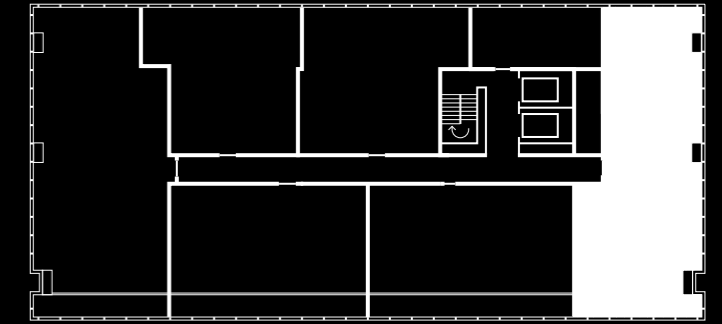

Beetham Tower 3 Bedroom Penthouse

3 Bed Penthouse

3 Bedroom, 3 Bathroom penthouse apartment, with views North and East over Manchester city centre and South with internal terrace.

Levels 42 - 46

Key to Floorplates

Levels 42 - 46
Penthouses 4202 - 4602

Apartment Schedule

Living & Kitchen	8.5m x 7.2m	27' 11" x 23' 07"
Main Bedroom	4.2m x 5.3m	13' 09" x 17' 05"
Dressing	2.3m x 1.5m	07' 07" x 04' 11"
En-Suite	2.2m x 2.8m	07' 03" x 09' 02"
Bedroom 2	2.9m x 3.5m	09' 06" x 11' 06"
Bathroom 2	2.0m x 2.5m	06' 07" x 08' 02"
Bedroom 3	2.9m x 3.6m	09' 06" x 11' 10"
WC	1.4m x 1.9m	04' 07" x 06' 03"
Terrace	8.7m x 1.5m	28' 07" x 04' 11"

Beetham Tower 3 Bedroom Penthouse

3 Bed Penthouse

3 Bedroom, 3 Bathroom penthouse apartment, with views West, North over Manchester city centre and South with internal terrace.

Levels 42 - 46

Key to Floorplates