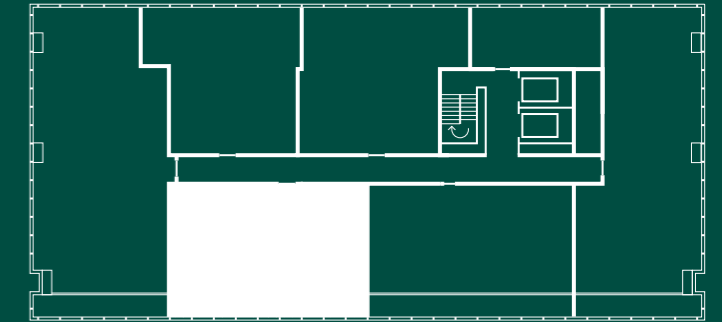

Beetham Tower 2 Bedroom Penthouse

Key to Floorplates

Levels 42 - 46
Penthouses 4203 - 4603

2 Bed Penthouse

2 Bedroom, 2 Bathroom penthouse apartment, South facing with internal terrace.
Levels 42 - 46

Apartment Schedule

Living & Kitchen	5.0m x 7.0m	16' 05" x 22' 12"
Main Bedroom	4.4m x 4.7m	14' 05" x 15' 05"
En-Suite	1.9m x 2.4m	06' 03" x 07' 10"
Bedroom 2	3.0m x 3.5m	09' 10" x 11' 06"
Bathroom 2	2.4m x 2.4m	07' 10" x 07' 10"
Terrace	12.8m x 1.5m	41' 12" x 04' 11"

Beetham Tower 2 Bedroom Penthouse

Key to Floorplates

Levels 42 - 46
Penthouses 4204 - 4604

2 Bed Penthouse

2 Bedroom, 2 Bathroom penthouse apartment, South facing with internal terrace.
Levels 42 - 46

Apartment Schedule