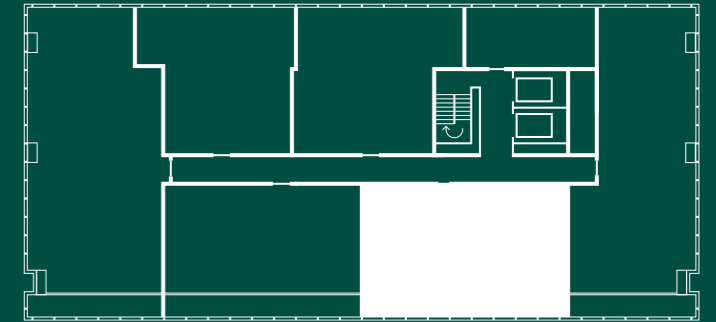

Beetham Tower 2 Bedroom Penthouse

Key to Floorplates

Levels 42 - 46
Penthouses 4203 - 4603

2 Bed Penthouse

2 Bedroom, 2 Bathroom penthouse apartment, South facing with internal terrace.
Levels 42 - 46

Apartment Schedule

Living & Kitchen	5.0m x 7.0m	16' 05" x 22' 12"
Main Bedroom	4.4m x 4.7m	14' 05" x 15' 05"
En-Suite	1.9m x 2.4m	06' 03" x 07' 10"
Bedroom 2	3.0m x 3.5m	09' 10" x 11' 06"
Bathroom 2	2.4m x 2.4m	07' 10" x 07' 10"
Terrace	12.8m x 1.5m	41' 12" x 04' 11"

Beetham Tower 2 Bedroom Penthouse

Key to Floorplates

Levels 42 - 46
Penthouses 4204 - 4604

2 Bed Penthouse

2 Bedroom, 2 Bathroom penthouse apartment, South facing with internal terrace.
Levels 42 - 46

Apartment Schedule