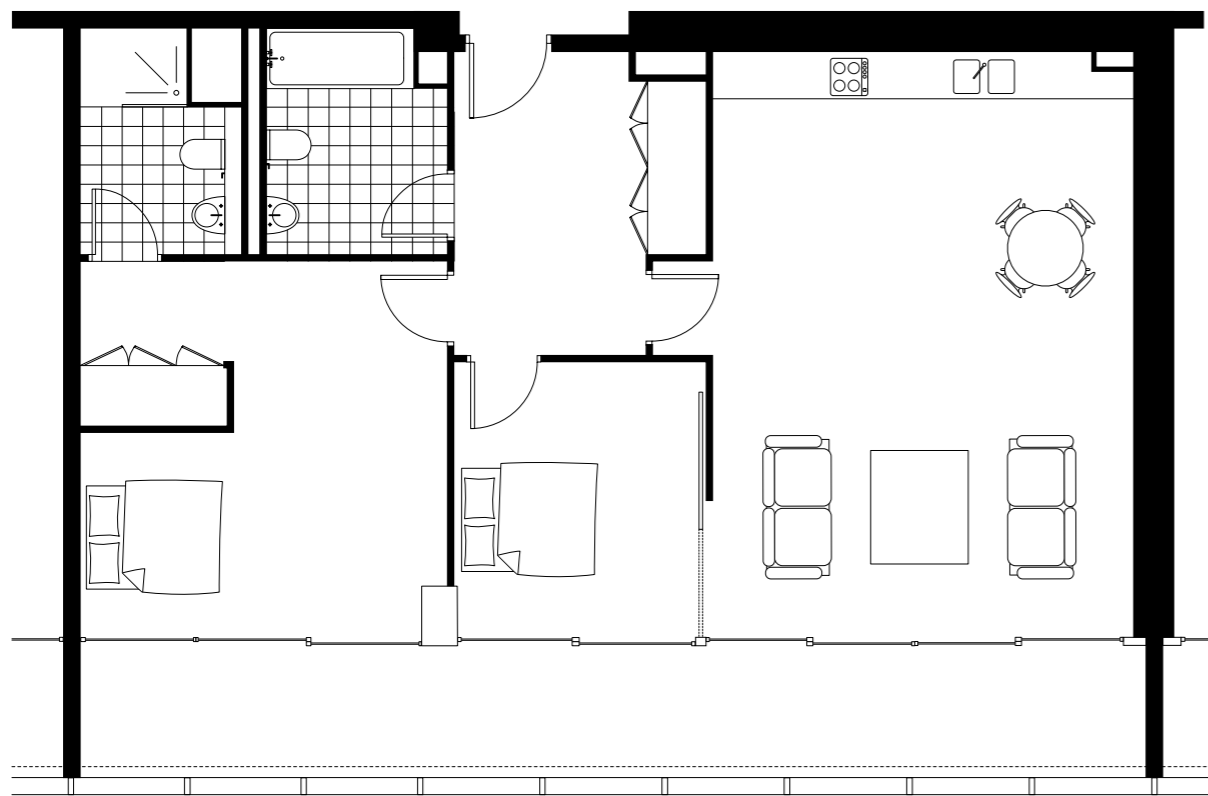

Beetham Tower 2 Bedroom Penthouse

Key to Floorplates

Levels 42 - 46
Penthouses 4203 - 4603

2 Bed Penthouse

2 Bedroom, 2 Bathroom penthouse apartment, South facing with internal terrace.
Levels 42 - 46

Apartment Schedule

Living & Kitchen	5.0m x 7.0m	16' 05" x 22' 12"
Main Bedroom	4.4m x 4.7m	14' 05" x 15' 05"
En-Suite	1.9m x 2.4m	06' 03" x 07' 10"
Bedroom 2	3.0m x 3.5m	09' 10" x 11' 06"
Bathroom 2	2.4m x 2.4m	07' 10" x 07' 10"
Terrace	12.8m x 1.5m	41' 12" x 04' 11"

Beetham Tower 2 Bedroom Penthouse

Key to Floorplates

Levels 42 - 46
Penthouses 4204 - 4604

2 Bed Penthouse

2 Bedroom, 2 Bathroom penthouse apartment, South facing with internal terrace.
Levels 42 - 46

Apartment Schedule